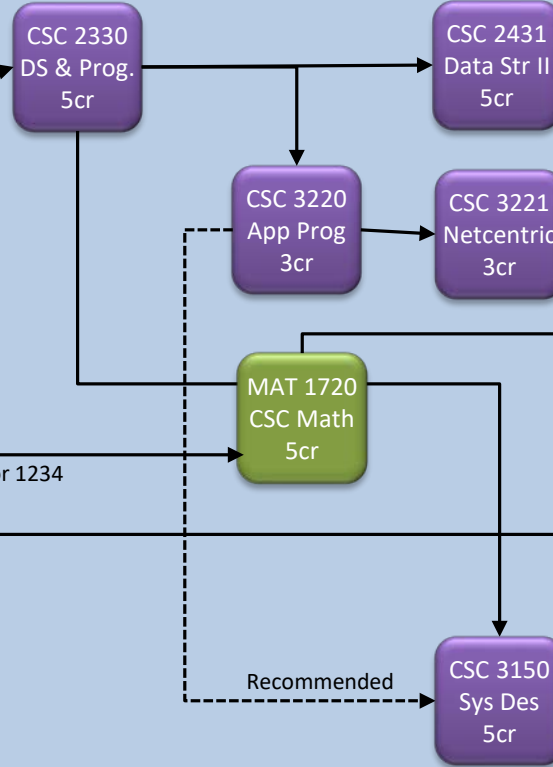

Entering SPU with DTA Associates Degree and:

2 Quarters of Programming

Mathematics Equivalent to SPU's

BS in Information Systems – 2-Year Suggested Schedule

See Current Time Schedule for Exact Quarters and Times

SPU Year 1

SPU Year 2

In addition to major requirements, complete elective courses to reach minimum: 180 credits (SPU + transfer), 60 upper-division