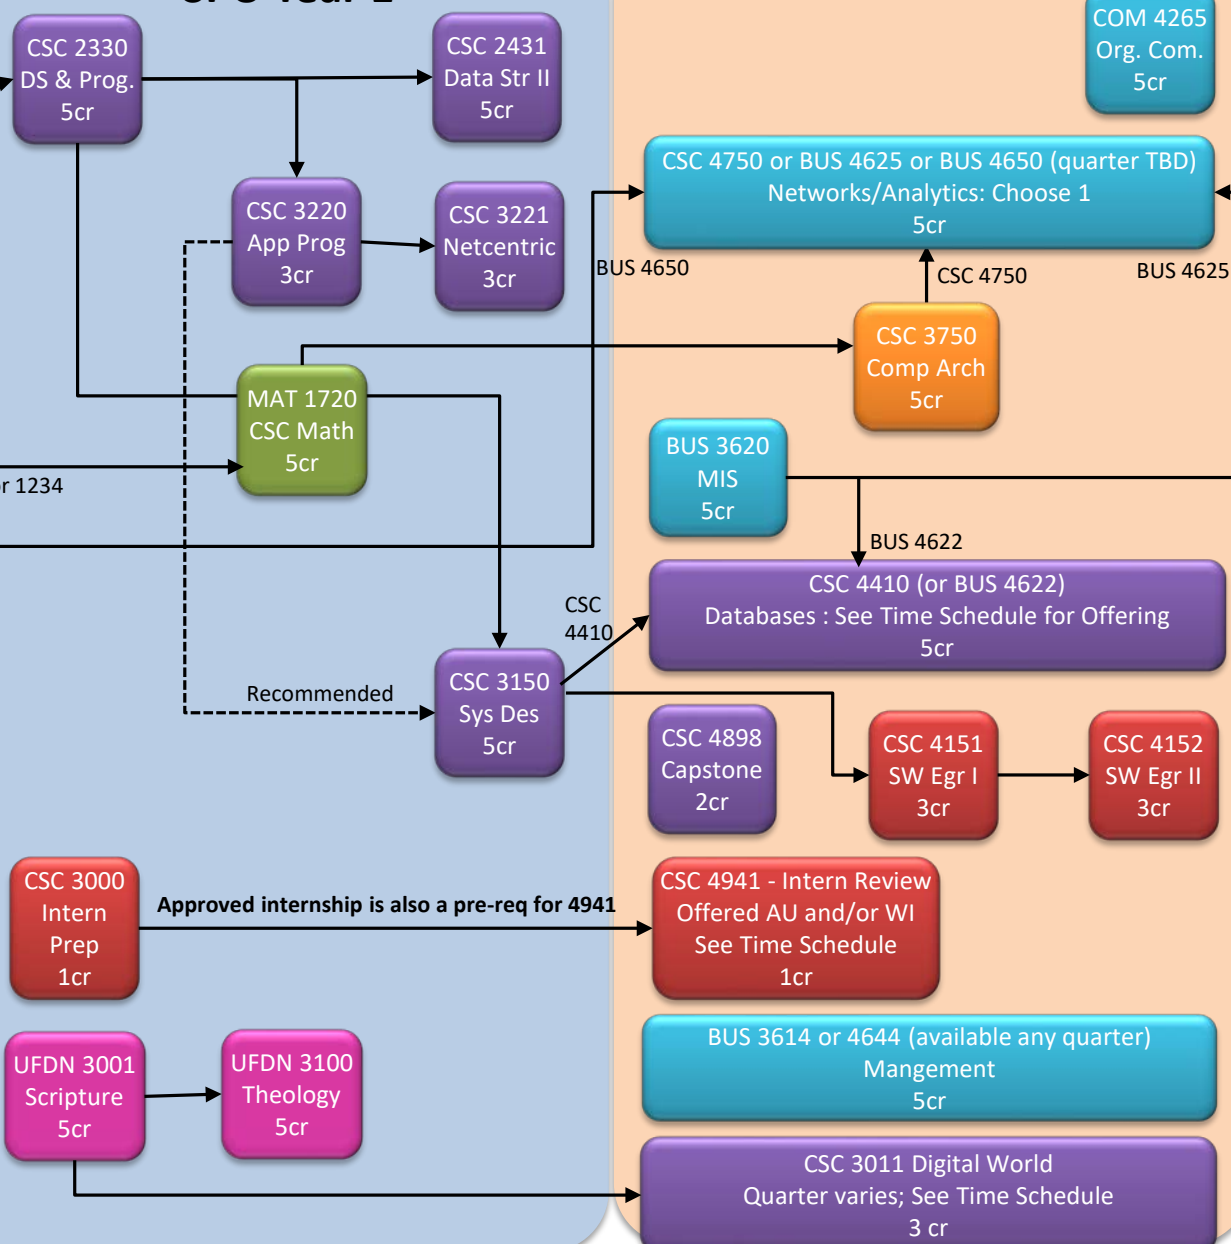

Entering SPU with DTA Associates Degree and:

2 Quarters of Programming

Mathematics Equivalent to SPU's

BS in Information Systems – 2-Year Suggested Schedule

See Current Time Schedule for Exact Quarters and Times

SPU Year 1

SPU Year 2

In addition to major requirements, complete elective courses to reach minimum: 180 credits (SPU + transfer), 60 upper-division