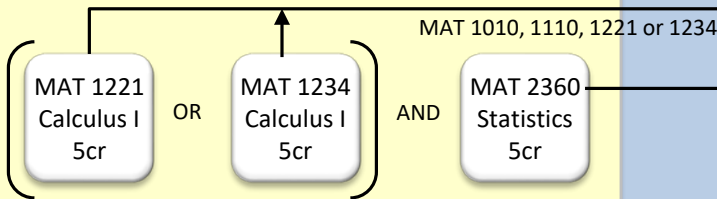

Entering SPU with DTA Associates Degree and:

2 Quarters of Programming

Mathematics Equivalent to SPU's

BS in Information Systems – 2-Year Suggested Schedule

See Current Time Schedule for Exact Quarters and Times

SPU Year 1

SPU Year 2

In addition to major requirements, complete elective courses to reach minimum: 180 credits (SPU + transfer), 60 upper-division